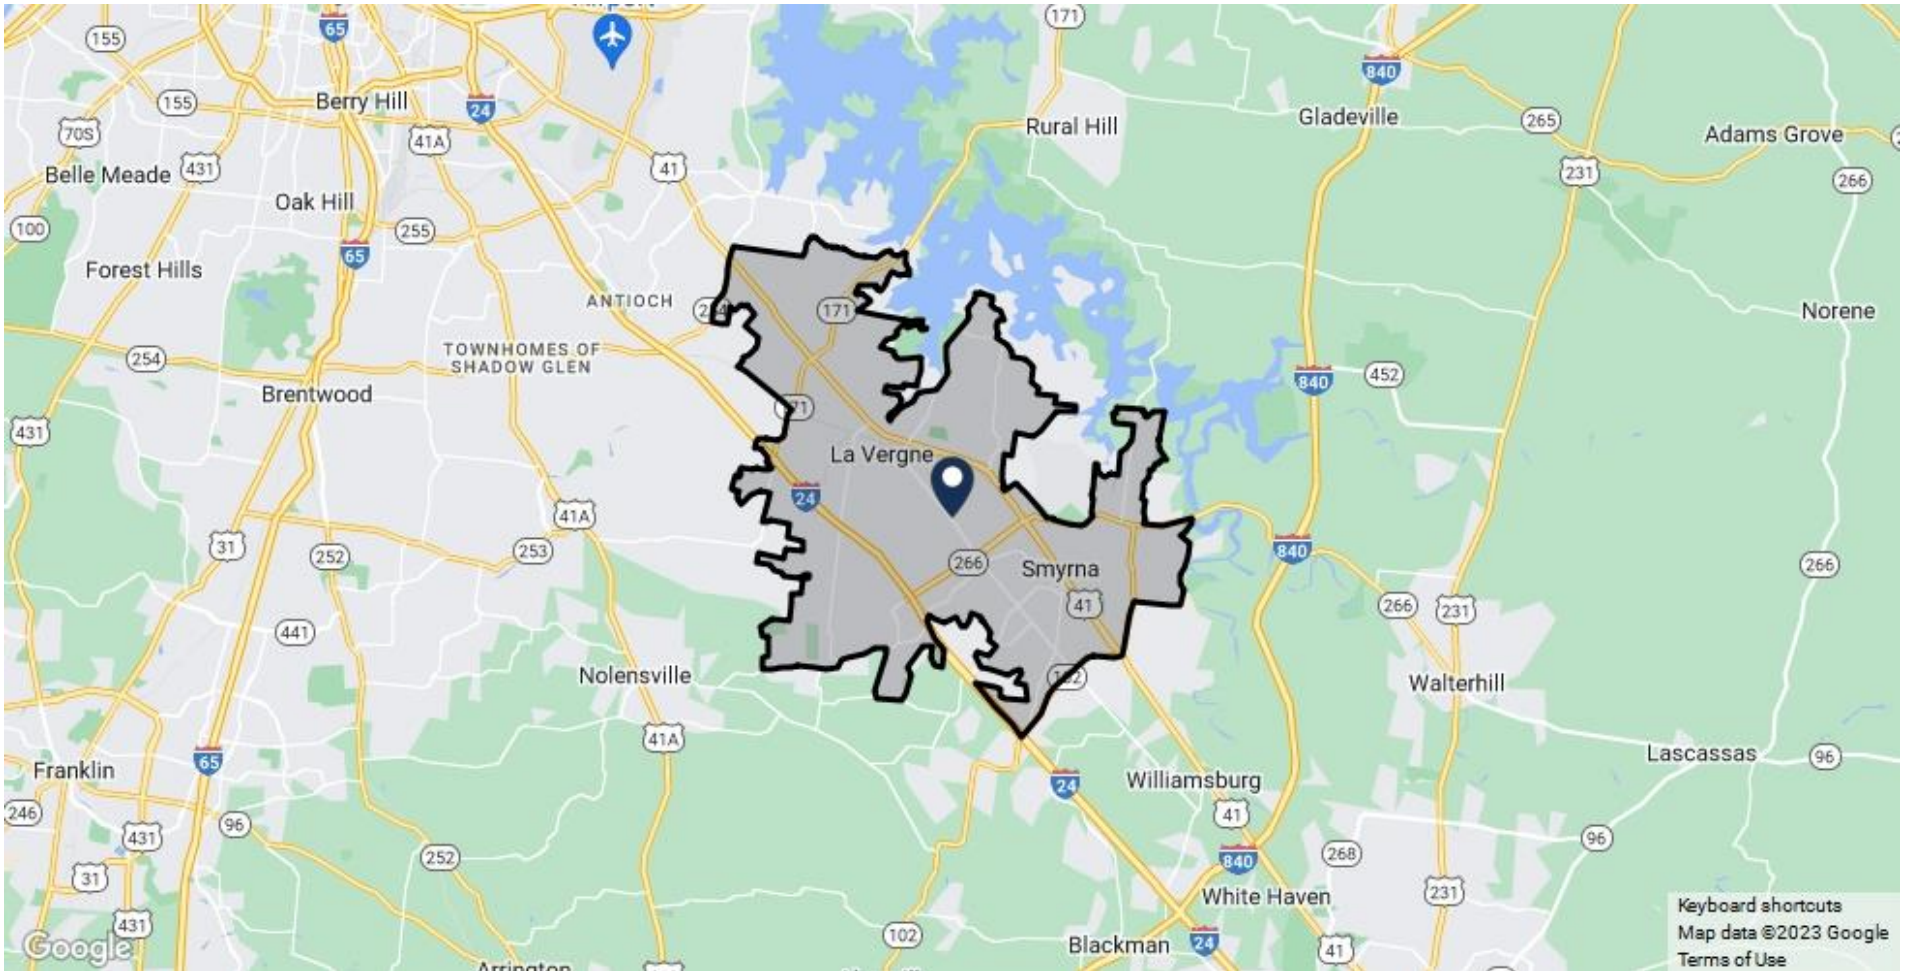

## Trade Area Map

Trade Area: Custom Trade Area

---

## Void Analysis Overview

The match scoring algorithm is a proprietary index created by SiteSeer Technologies and provides the user with a visual indicator of how well one's site trade area matches the typical site location profile of each tenant chain. The match score ranges from 0-100 with a score of zero indicating that the chain has never located in a trade area similar to yours and a score of 100 indicating that the chain always locates in a trade area like yours. The algorithm looks at both (a) the percentage of times each chain locates in a trade area similar to yours, and (b) how far each site metric is from the chain's median site profile. The site profile is determined by the types of communities and trade areas where the tenant typically locates; site characteristics such as whether the chain typically locates in primary or secondary retail areas, on major arteries, or in areas of high business traffic; and trade area consumer demographics and behavior.